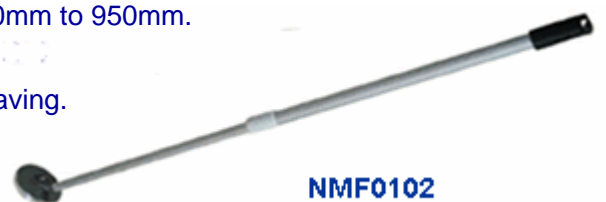

Part No. NMF0105

Rectangular Magnetic Mini Sweeper

Powerful magnetic tool is ideal for picking up ferrous metal items such as iron chips, shavings, nails, nuts, etc. Quick ,convenient, safe, and time saving to clean floors, driveways,construction areas.

Part No. NMF0107

Magnetic Finder [\[Go Top\]](#)

- Pick up ferrous metal items such as tools, bolt, paper clips, nails, etc.
- Telescoping handle extended from 550mm to 950mm.
- Ergonomic handle for comfort.
- Easy to use, safe, practical and time saving.

Part No. NMF0101

Magnetic Pick-Up Tool

- Pick up ferrous metal items such as tools, bolt, paper clips, nails, etc.
- Telescoping handle extended from 550mm to 950mm.
- Ergonomic handle for comfort.
- Easy to use, safe, practical and time saving.

Part No. NMF0102

Magnetic Nail Starter [\[Go Top\]](#)

Nail Starter magnetic thumb saver is an inexpensive tool for setting nails. This patented hand tool is ideal for do-it-yourself, home improvement and craft projects as well as for professional contractor and interior design jobs. Nail Starter is a 5-3/4" long handle with a powerful magnet on one end that magnetically holds a nail, screw, rivet or staple in a starting position to prevent thumb injuries.