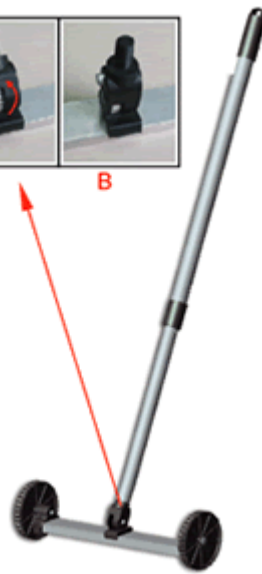

What's New ?

Magnetic Floor Sweeper	Flexible Magnetic Tape With Adhesive
Magnetic Finder	Screwdriver Magnetizer / Demagnetizer
Magnetic Nail Starter	Power Clean Up Magnet

NMF0105

NMF0106

NMF0107

Magnetic Floor Sweeper

[\[Go Top\]](#)

- Release magnetic picks up tools has a magnetic device which enable to attract any metal items and spare parts laying on the floor without the trouble to pick them up one by one.
- Pull the trigger to release magnetic force.
- Easy to use, safe and practical time saving device.
- Permanent magnet
- Aluminum telescopic handle extended from 660mm to 980mm to meet your need.

Part No. NMF0105

Rectangular Magnetic Mini Sweeper

Powerful magnetic tool is ideal for picking up ferrous metal items such as iron chips, shavings, nails, nuts, etc. Quick ,convenient, safe, and time saving to clean floors, driveways,construction areas.

- Adjustable angle design easily reaches under machinery or cars.
- Aluminum telescopic handle extended from 550mm to 950mm to meet your need.
- Ergonomic handle for comfortable use.
- Smart and convenient wheels design save time and energy while cleaning up and removing stuffs.